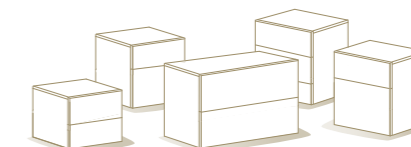

## SPAZIO

MODULI A CASSETTI E CASSETTONI / DRAWER AND TALL DRAWER MODULES

L/W 40 | H 20 | P/D 35-45  
L/W 50-60-90-100-120-150-180  
H 20-30-40 | P/D 35-45-55

L/W 40 | H 40-60 | P/D 35-45  
L/W 50-60-90-100-120-150-180  
H 40-50-60 | P/D 35-45-55