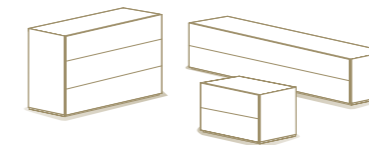

## PEOPLE

MODULI A CASSETTI E CASSETTONI / DRAWER AND TALL DRAWER MODULES

L/W 52 | H 19 | P/D 37  
L/W 65-131-196 | H 20 | P/D 42  
L/W 52-65-131-196 | H 25 | P/D 52  
L/W 52-65-131-196 | H 38 | P/D 42

L/W 131-196 | H 20-38 | P/D 42  
L/W 131-196-261 | H 25 | P/D 52