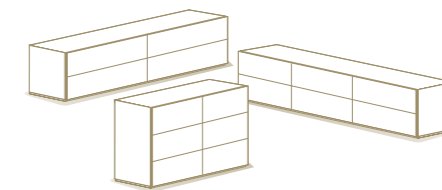

L/W 131-196 | H 38 | P/D 42
L/W 131 | H 70 | P/D 52