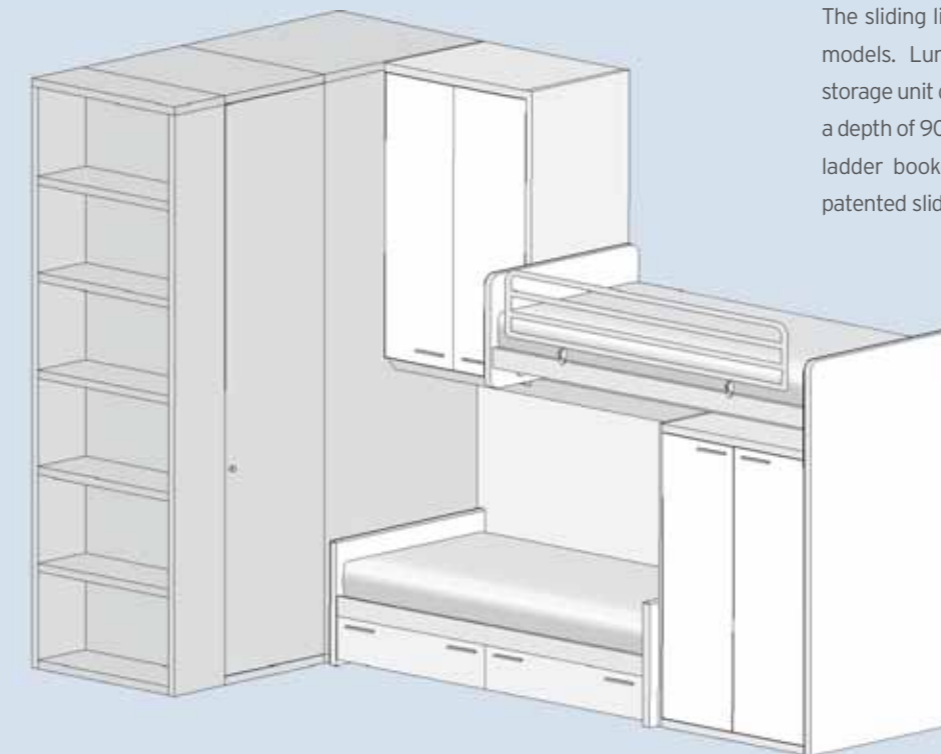

COMBINATION WITH JOINING ELEMENTS: SHAPED SIDE PANEL, FULL SIDE PANEL, BRIDGE SUPPORT THROUGH BOOKCASE QIK

Sliding linear loft-bed

The sliding linear loft bed is available in two different versions: Luna or Moving models. Luna is available in three different configurations that vary in terms of storage unit dimensions, and features a side ladder and floor closet modules having a depth of 90 cm. The Moving model, with 90 cm wide storage units, has a recessed ladder bookcase incorporated behind the loft bed structure. Both feature a patented sliding system.