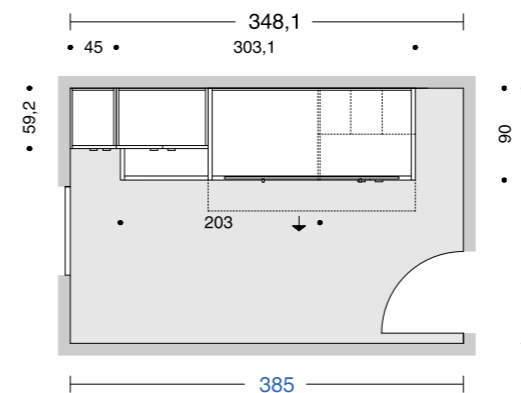

Lo spessore 4 cm su tutte le parti strutturali dei letti è la caratteristica che contraddistingue Doimo Cityline.

Scaletta e pedana posteriori incorporate nella struttura del letto e utilizzate anche come libreria.

Il letto basso Giotto può essere attrezzato con due capienti cassettoni estraibili su ruote piroettanti oppure un terzo letto, utilissimo in ogni evenienza.

Il soppalco Moving è disponibile in diverse combinazioni realizzabili inserendo letti, giroletti e scrittoio estraibili disponibili a piacimento.

La colonna Qik con 4 cassetti è solo una delle moltissime soluzioni integrabili con il soppalco Moving.

L'armadio ad ante battenti Qik è caratterizzato dalla base e dal coperchio spessore 4 cm personalizzabili in tutti i colori nobilitati e laccati. Un'ulteriore scelta di design.

Gli armadi Qik possono essere adattati alle varie esigenze grazie ai numerosi accessori opzionali tra cui scegliere, come la lampada a led con sensore, il servetto estraibile e varie cassettiere interne.

I frontali battenti sono disponibili con bordo dritto oppure postformato.

La composizione è disponibile anche nella versione laccata con vernici ad acqua. La laccatura viene realizzata in conformità alla normativa EN 71.3. Ciò è frutto di un impegno a favore dell'ambiente ma anche di una costante attenzione alla qualità di vita e alla salute del bambino.

408