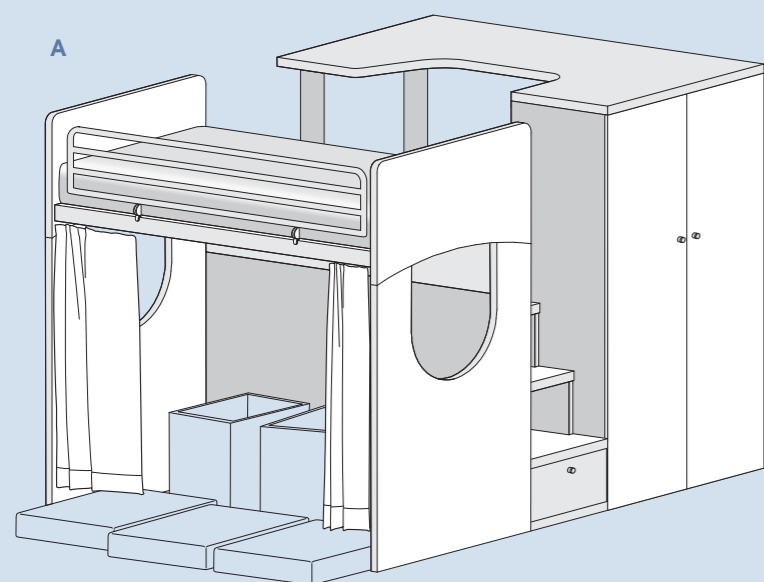

LA TANA DEL LUPO

Dall'abbigliamento, ai giochi, alle attrezzature per gli hobbies... tutto trova posto in un ampio spazio ricavato sotto la scrivania o il letto posti nella parte alta. Nell'immaginario del bambino la "tana" è insieme rifugio, divertimento, spazio ludico. Per i genitori un pratico archivio domestico.

LA TANA CON LE FUNZIONI FONDAMENTALI THE DEN WITH THE FUNDAMENTAL FUNCTIONS

A. TANA CON SCRIVANIA, ARMADIO, LETTO E SPAZIO GIOCO

DEN WITH WRITING DESK, CLOSET, BED AND PLAY AREA