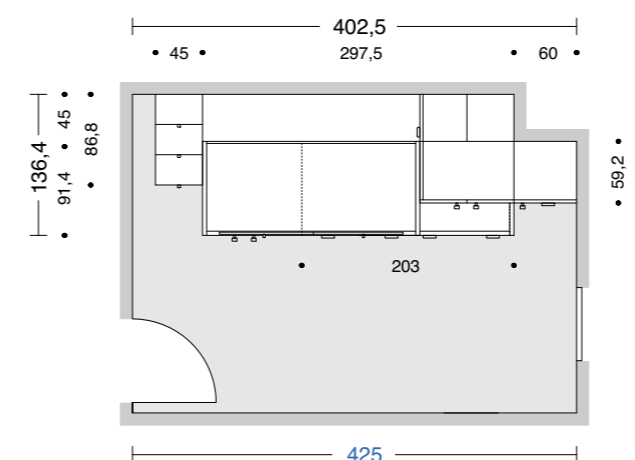

406

The Line Loft bed is available in different types created by mixing floor mounted elements: beds, writing desks and closets with a wide choice of side and front ladders.

All the Doimo Cityline beds feature orthopaedic bases with wooden slats.