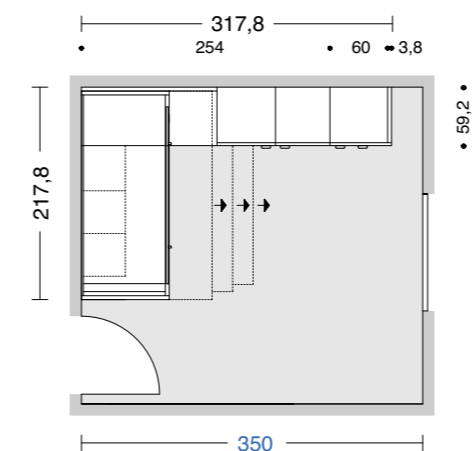

The Giotto corner loft bed with two-coloured headboard and footboard, is available in a wide choice of different types by combining the various ladders with open-front compartments or with large drawers and the bridge elements in different dimensions.

The Giotto corner loft bed is available in fixed or sliding version.

All the Doimo Cityline beds feature orthopaedic bases with wooden slats.

Optional tip-up protection for easier bed making equipped with safety mechanism to prevent accidental opening.

The safety mechanism and handrail can be of white colour or aluminium, upon request.

The 4 cm thickness of all the structural parts of the beds is a Doimo Cityline distinguishing feature.

The boiserie panelling below the bridge replaces the back panel. To this can be fastened various combinations of sliding beds and/or writing desks.

The Qik column with 4 drawers can be combined with the corner loft beds. This is one of the many configuration options available.

The Qik swing-door closet features 4 cm thickness base and top and can be personalised in all faced and lacquered colours. An additional design option.

The Qik closets can be equipped as required with a variety of optional accessories to meet your needs, including the LED light with sensor, pull-down coat-hanger unit and different inner storage units.

Swing fronts are available with straight or postformed edge.

The composition is available even in lacquered version with water paints. Any lacquering is done in compliance with EN 71.3 standard; this is the upshot of a commitment in favour of the environment, but also of close focus on the quality of life and health of the child.

ARANCIO

TORTORA

MAGNOLIA

BIANCO