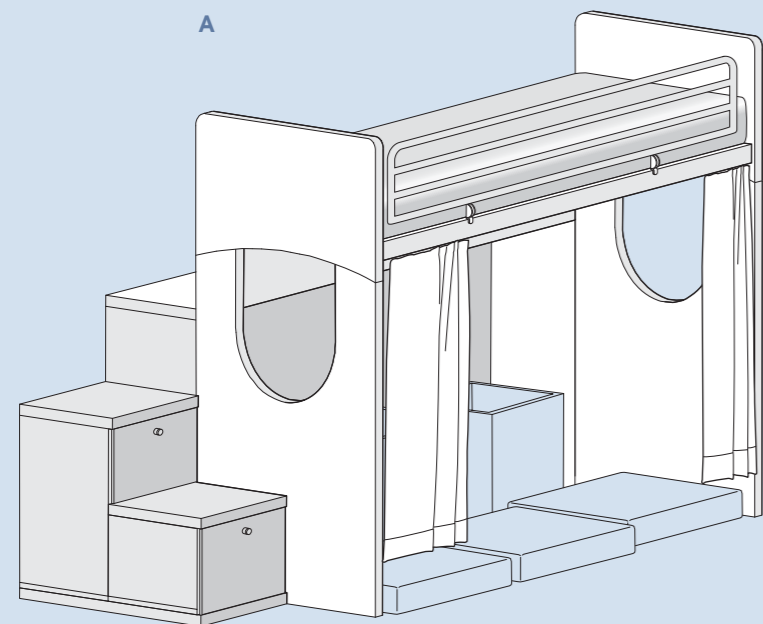

IL CASTELLO FISSO

Il castello fisso di Doimo Cityline è un concetto avanzato di letto a castello che accompagna la crescita del bambino... studiato per successive integrazioni. Predisposto per il gioco, lo studio, il riposo, la socializzazione e per accogliere un capiente contenitore armadio.

A. CASTELLO GIOTTO CON LETTO SOPRA E SPAZIO-GIOCO SOTTO

GIOTTO BUNK BED: ABOVE IS A SLEEPING AREA, BELOW IS A PLAY AREA