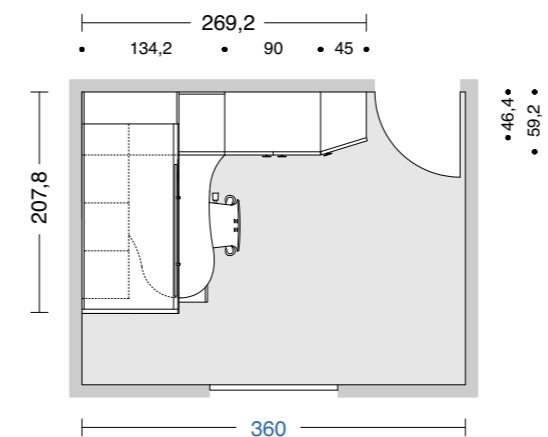

Il letto a soppalco angolare Giotto Junior, con testiera e pediera bicolore, scorre per dare alla zona studio la massima luminosità. Tutti i letti Doimo Cityline montano reti ortopediche con doghe in legno. Protezione ribaltabile opzionale per agevolare il riassetto del letto, dotata di chiusura di sicurezza per evitarne l'apertura accidentale. La protezione e il corrimano possono essere richiesti di colore bianco o alluminio. Lo spessore 4 cm su tutte le parti strutturali dei letti è la caratteristica che contraddistingue Doimo Cityline. Scrittoio sagomato di dimensioni generose realizzato in spessore 4 cm.

La colonna Qik con cassetti è solo una delle moltissime soluzioni integrabili con i soppalchi angolari.

L'armadio ad ante battenti Qik è caratterizzato dalla base e dal coperchio spessore 4 cm personalizzabili in tutti i colori nobilitati e laccati. Un'ulteriore scelta di design.

Gli armadi Qik possono essere adattati alle varie esigenze grazie ai numerosi accessori opzionali tra cui scegliere, come la lampada a led con sensore, il servetto estraibile e varie cassettiere interne.

I frontali battenti sono disponibili con bordo dritto oppure postformato.

Le maniglie Take, disponibili in molti colori laccati, personalizzano l'armadio. La colonna terminale con cambio di profondità passa da 59,2 a 46,4 cm; ciò permette di ridurre l'ingombro in prossimità di una porta o di passare con continuità da una profondità di elementi all'altra.

La composizione è disponibile anche nella versione laccata con vernici ad acqua. La laccatura viene realizzata in conformità alla normativa EN 71.3. Ciò è frutto di un impegno a favore dell'ambiente ma anche di una costante attenzione alla qualità di vita e alla salute del bambino.

The Giotto Junior loft bed with two-coloured headboard and footboard is sliding to ensure the highest quantity of light in the study area.

All the Doimo Cityline beds feature orthopaedic bases with wooden slats. Optional tip-up protection for easier bed making equipped with safety mechanism to prevent accidental opening.

The safety mechanism and handrail can be of white colour or aluminium, upon request.

The 4 cm thickness of all the structural parts of the beds is a Doimo Cityline distinguishing feature.

Shaped large writing desk, 4 cm thickness.

The Qik column with drawers can be combined with the corner loft beds. This is one of the many configuration options available.

The Qik swing-door closet features 4 cm thickness base and top and can be personalised in all faced and lacquered colours. An additional design option.

The Qik closets can be equipped as required with a variety of optional accessories to meet your needs, including the LED light with sensor, pull-down coat-hanger unit and different inner storage units.

Swing fronts are available with straight or postformed edge.

The Take handles are available in a wide choice of lacquered colours to customise the closet.