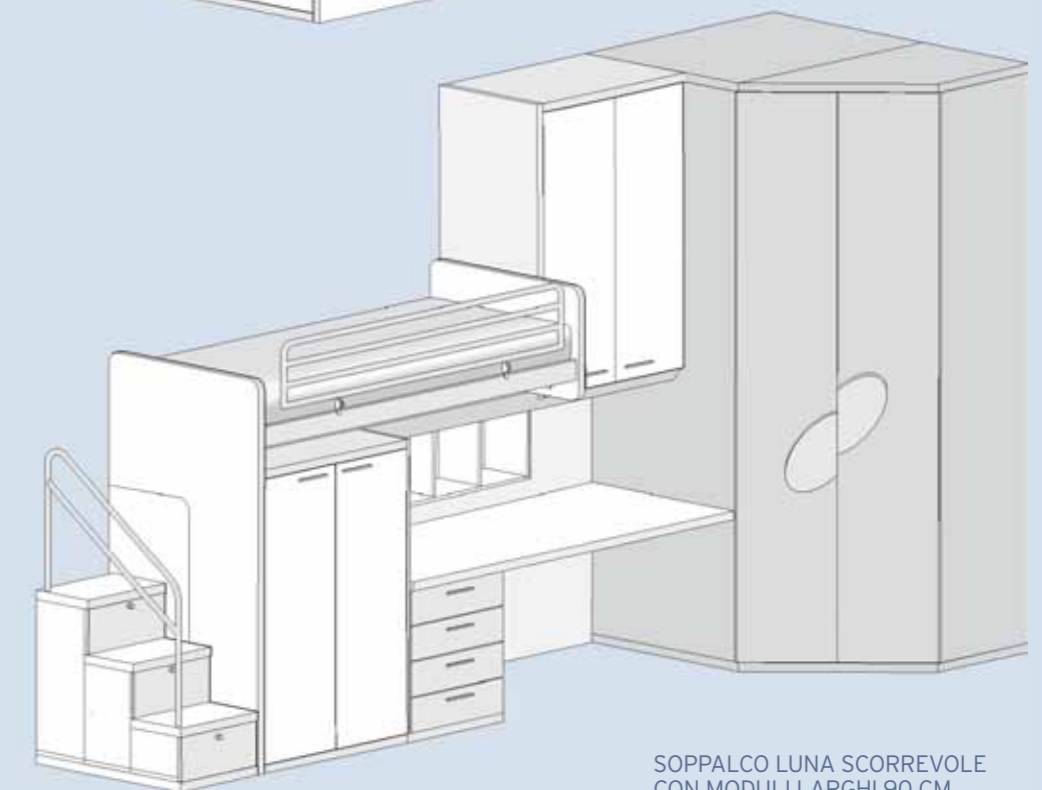

MOVING SLIDING LOFT-BED WITH STORAGE UNITS 90 CM WIDTH, CONFIGURED WITH TWO BEDS, COMBINED WITH KUBO WALK-IN CLOSET

SOPPALCO LUNA SCORREVOLE CON MODULI LARGHI 90 CM CONFIGURATO CON UN LETTO E ZONA STUDIO, ACCOSTATO A CABINA ANGOLARE