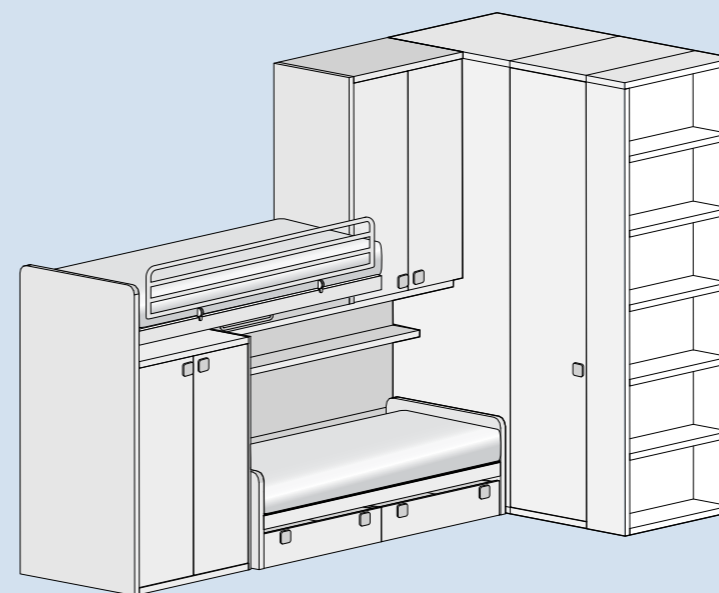

SOPPALCO SCORREVOLE + KUBO + TERMINALE A GIORNO
SLIDING LOFT BED+KUBO+OPEN-FRONT END ELEMENT