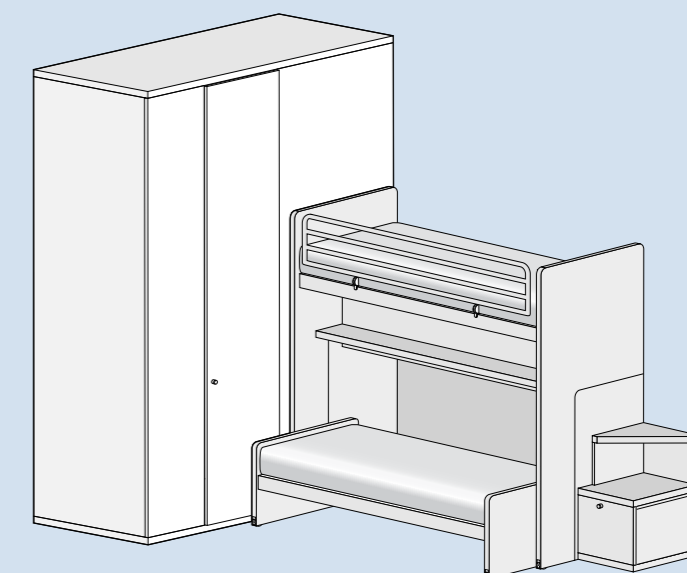

KUBO + CASTELLO SCORREVOLE
KUBO+SLIDING BUNK BED

Kubo closet didactic

Kubo is a modern synthesis of the walk-in closet perfectly integrated in the Doimo Cityline furnishing systems. From the supporting side Over programme to the Qik storage units, from loft beds to bunk beds, from study areas to bridge solutions. A wide range of original proposals for a rational and essential project.