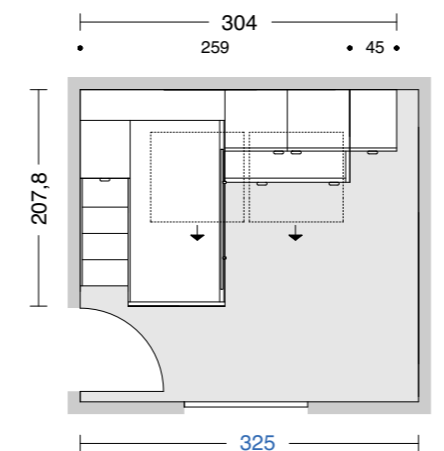

La protezione può essere richiesta di colore bianco o alluminio.

Lo spessore 4 cm su tutte le parti strutturali dei letti è la caratteristica che contraddistingue Doimo Cityline.

Il letto a terra modello Giotto può essere abbinato ad un letto estraibile oppure a dei capienti cassettoni indipendenti su ruote. Le maniglie sono applicabili a piacere e disponibili in molti modelli.

La colonna Qik con 4 cassetti è solo una delle moltissime soluzioni integrabili con i soppalchi angolari.

L'armadio ad ante battenti Qik è caratterizzato dalla base e dal coperchio spessore 4 cm personalizzabili in tutti i colori nobilitati e laccati. Un'ulteriore scelta di design.

Gli armadi Qik possono essere adattati alle varie esigenze grazie ai numerosi accessori opzionali tra cui scegliere, come la lampada a led con sensore, il servetto estraibile e varie cassette interne.

I frontali battenti sono disponibili con bordo dritto oppure postformato.

Le maniglie Quadro, disponibili in diversi colori laccati, personalizzano l'armadio.

La composizione è disponibile anche nella versione laccata con vernici ad acqua. La laccatura viene realizzata in conformità alla normativa EN 71.3. Ciò è frutto di un impegno a favore dell'ambiente ma anche di una costante attenzione alla qualità di vita e alla salute del bambino.

407