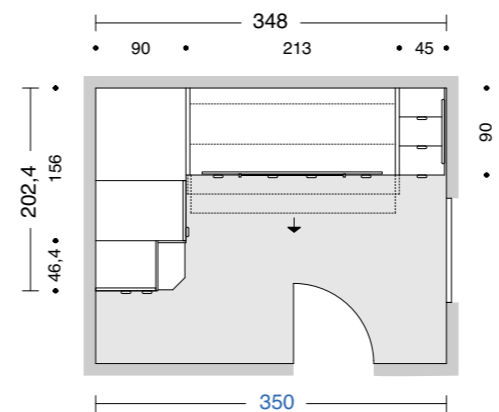

Cabina Kubo profondità 90 cm realizzata in sei versioni in larghezza per rispondere a tutte le esigenze dimensionali. Fino a cinque metri cubi di spazio a contenere: la stessa capacità contenitiva di un armadio scorrevole a tre ante con un ingombro decisamente ridotto. Frontali battenti disponibili con bordo dritto oppure postformato. La distribuzione ed il numero dei ripiani all'interno della cabina è personalizzabile a progetto. Gli armadi possono essere adattati alle singole esigenze grazie a numerosi accessori opzionali tra cui scegliere, come la lampada a led con sensore e le cassettiere interne. La struttura della cabina Kubo è disponibile in tutti i nobilitati a campionario. L'elemento terminale con anta e cassetti associa contenimento ed estetica, grazie ai ripiani sagomati disponibili in tutti i colori nobilitati di struttura e laccati.

Il letto basso modello Giotto è attrezzato con due capienti cassettoni profondi 60 cm e alti 32 ancorati direttamente alla struttura del letto, ideali per aumentare al massimo il contenimento.

La composizione è disponibile anche nella versione laccata con vernici ad acqua. La laccatura viene realizzata in conformità alla normativa EN 71.3. Ciò è frutto di un impegno a favore dell'ambiente ma anche di una costante attenzione alla qualità di vita e alla salute del bambino.

304

The Luna sliding bunk bed is patented®. No need to fit bottom runners. When closed, the depth is 90 cm, when open 135. The castors with brake are integrated thanks to the 4 cm thickness of the structure. The lock and release mechanism is easy to reach. All the Doimo Cityline beds feature orthopaedic bases with wooden slats. Optional tip-up protection for easier bed making equipped with safety mechanism to prevent accidental opening. The 4 cm thickness of all the structural parts of the beds is a Doimo Cityline distinguishing feature. Side ladder available in various models with two or three steps, storage units or open-front compartments; its width can be reduced as required. The sliding Luna bunk bed® is available in various configurations by inserting beds, pull-out bed surrounds and writing desk available as required. The safety mechanism and handrail can be of white colour or aluminium, upon request.

Kubo closet 90 cm depth, made in six width versions to cater to all size requirements. Up to 5 cubic metre storage space: the same storage capacity of a sliding three-door closet in a very compact space. Swing fronts available with straight or postformed edge. Shelf distribution and number inside the closet can be personalised as required. The closets can be equipped as required with a variety of optional accessories to meet your needs, including the LED light with sensor and the drawer units. The Kubo closet structure is available in all sample-range faced colours. The end element with door and drawers combines storage capacity and good looks, thanks to the shaped shelves available in all structure faced colours and lacquered.

The low bed is equipped with two spacious large drawers, 60 cm deep and 32 cm high, secured directly to the bed structure, ideal for increasing storage capacity to the utmost.

The composition is available even in lacquered version with water paints. Any lacquering is done in compliance with EN 71.3 standard; this is the upshot of a commitment in favour of the environment, but also of close focus on the quality of life and health of the child.