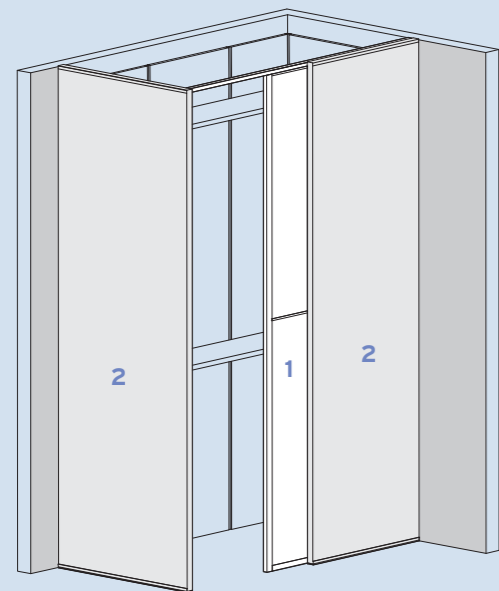

ANTA MAGICA

Anta Magica è un sistema di chiusura al centimetro per la realizzazione di cabine armadio su misura. Ideale per la chiusura di vani, ma anche per creare spazi di contenimento a profondità, altezze e larghezze differenziate. Sono possibili inoltre configurazioni angolari con qualsiasi grado di inclinazione per un progetto d'interior design su misura.

PANNELLI DI CHIUSURA E PORTE REALIZZABILI AL CENTIMETRO IN LARGHEZZA E ALTEZZA
CUSTOM-SIZED WIDTH AND HEIGHT FOR CLOSING PANELS AND DOORS

1. PORTE SCORREVOLI FINITURA NOBILITATO, LACCATO, VETRO
SLIDING DOORS IN FACED, LACQUERED AND GLASS FINISH

2. PANNELLI DI CHIUSURA FINITURA NOBILITATO E LACCATO
CLOSING PANELS IN FACED AND LACQUERED FINISH

ANGOLI A 90°

90° ANGLES