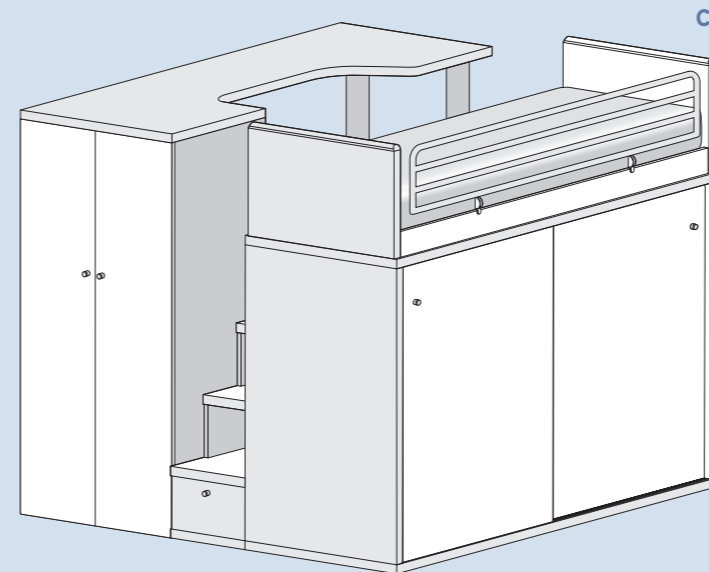

C. TANA CON SCRIVANIA, LETTO E DOPPIO ARMADIO

DEN WITH WRITING DESK, BED AND DOUBLE CLOSET