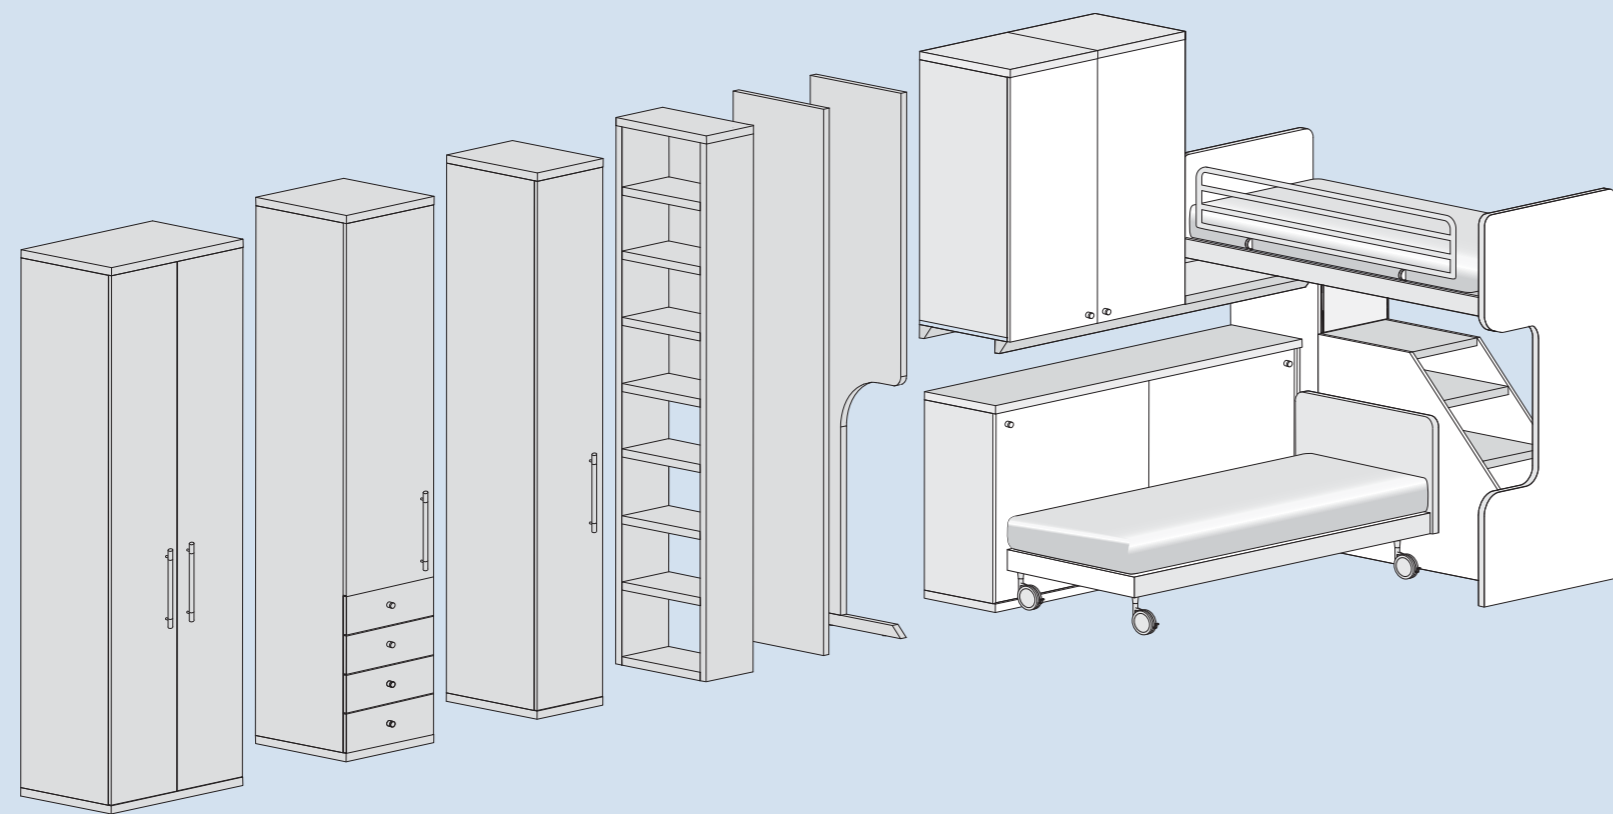

IL SOPPALCO ANGOLARE

Il soppalco angolare di Doimo Cityline è disponibile in diverse tipologie ottenibili combinando le varie scalette con vani a giorno o cassettoni e gli elementi ponte di diverse misure. Può essere richiesto in versione scorrevole oppure fissa, ed essere abbinato a librerie con ante scorrevoli sotto ponte o letti su boiserie.

INTEGRAZIONE CON ELEMENTI DI SISTEMA A CONTENERE

COMBINATION WITH STORAGE SYSTEM ELEMENTS

FIANCHI DI FINITURA E TERMINALI A GIORNO

END SIDE PANELS AND OPEN-FRONT END ELEMENTS

SOPPALCO ANGOLARE SMART CON DUE MODULI DA 60 CM, CONFIGURATO CON DUE LETTI E LIBRERIA SOTTO PONTE

SMART CORNER LOFT-BED WITH TWO 60 CM WIDTH MODULES, CONFIGURED WITH TWO BEDS AND A BOOKCASE UNDER THE BRIDGE