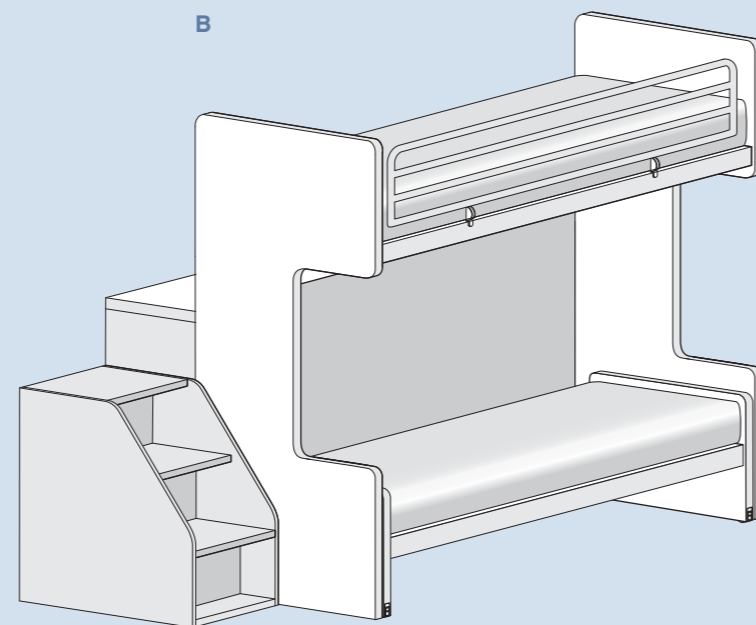

B. CASTELLO SMART CON DOPPIO LETTO

SMART BUNK BED WITH DOUBLE BED