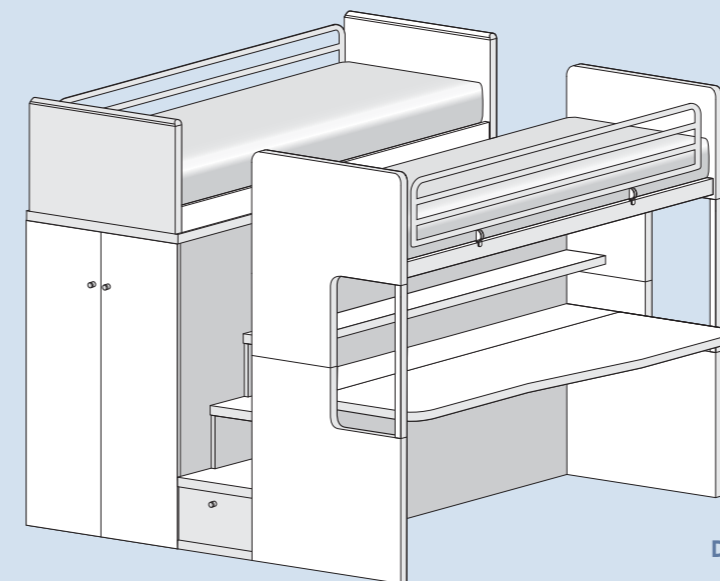

D. TANA CON SCRIVANIA, DOPPIO LETTO E ARMADIO

DEN WITH WRITING DESK, DOUBLE BED AND CLOSET