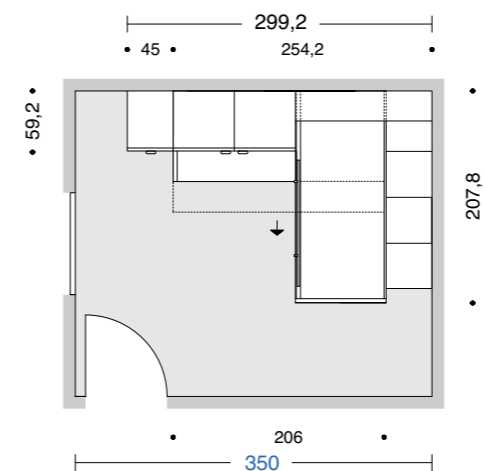

Protezione ribaltabile opzionale per agevolare il riassetto del letto, dotata di chiusura di sicurezza per evitarne l'apertura accidentale.

La protezione e il corrimano possono essere richiesti di colore bianco o alluminio. Lo spessore 4 cm su tutte le parti strutturali dei letti è la caratteristica che contraddistingue Doimo Cityline.

Divano letto Candy in tessuto sfoderabile, realizzato in varie tipologie, abbinabile con due cassettoni su ruote o con un letto estraibile.

La colonna Qik con 4 cassetti è solo una delle moltissime soluzioni integrabili con i soppalchi angolari.

L'armadio ad ante battenti Qik è caratterizzato dalla base e dal coperchio spessore 4 cm personalizzabili in tutti i colori nobilitati e laccati. Un'ulteriore scelta di design.

Gli armadi Qik possono essere adattati alle varie esigenze grazie ai numerosi accessori opzionali tra cui scegliere, come la lampada a led con sensore, il servetto estraibile e varie cassettiere interne.

I frontali battenti sono disponibili con bordo dritto oppure postformato.

La composizione è disponibile anche nella versione laccata con vernici ad acqua. La laccatura viene realizzata in conformità alla normativa EN 71.3. Ciò è frutto di un impegno a favore dell'ambiente ma anche di una costante attenzione alla qualità di vita e alla salute del bambino.

PINK

CIPRIA

BIANCO

LARICE

940