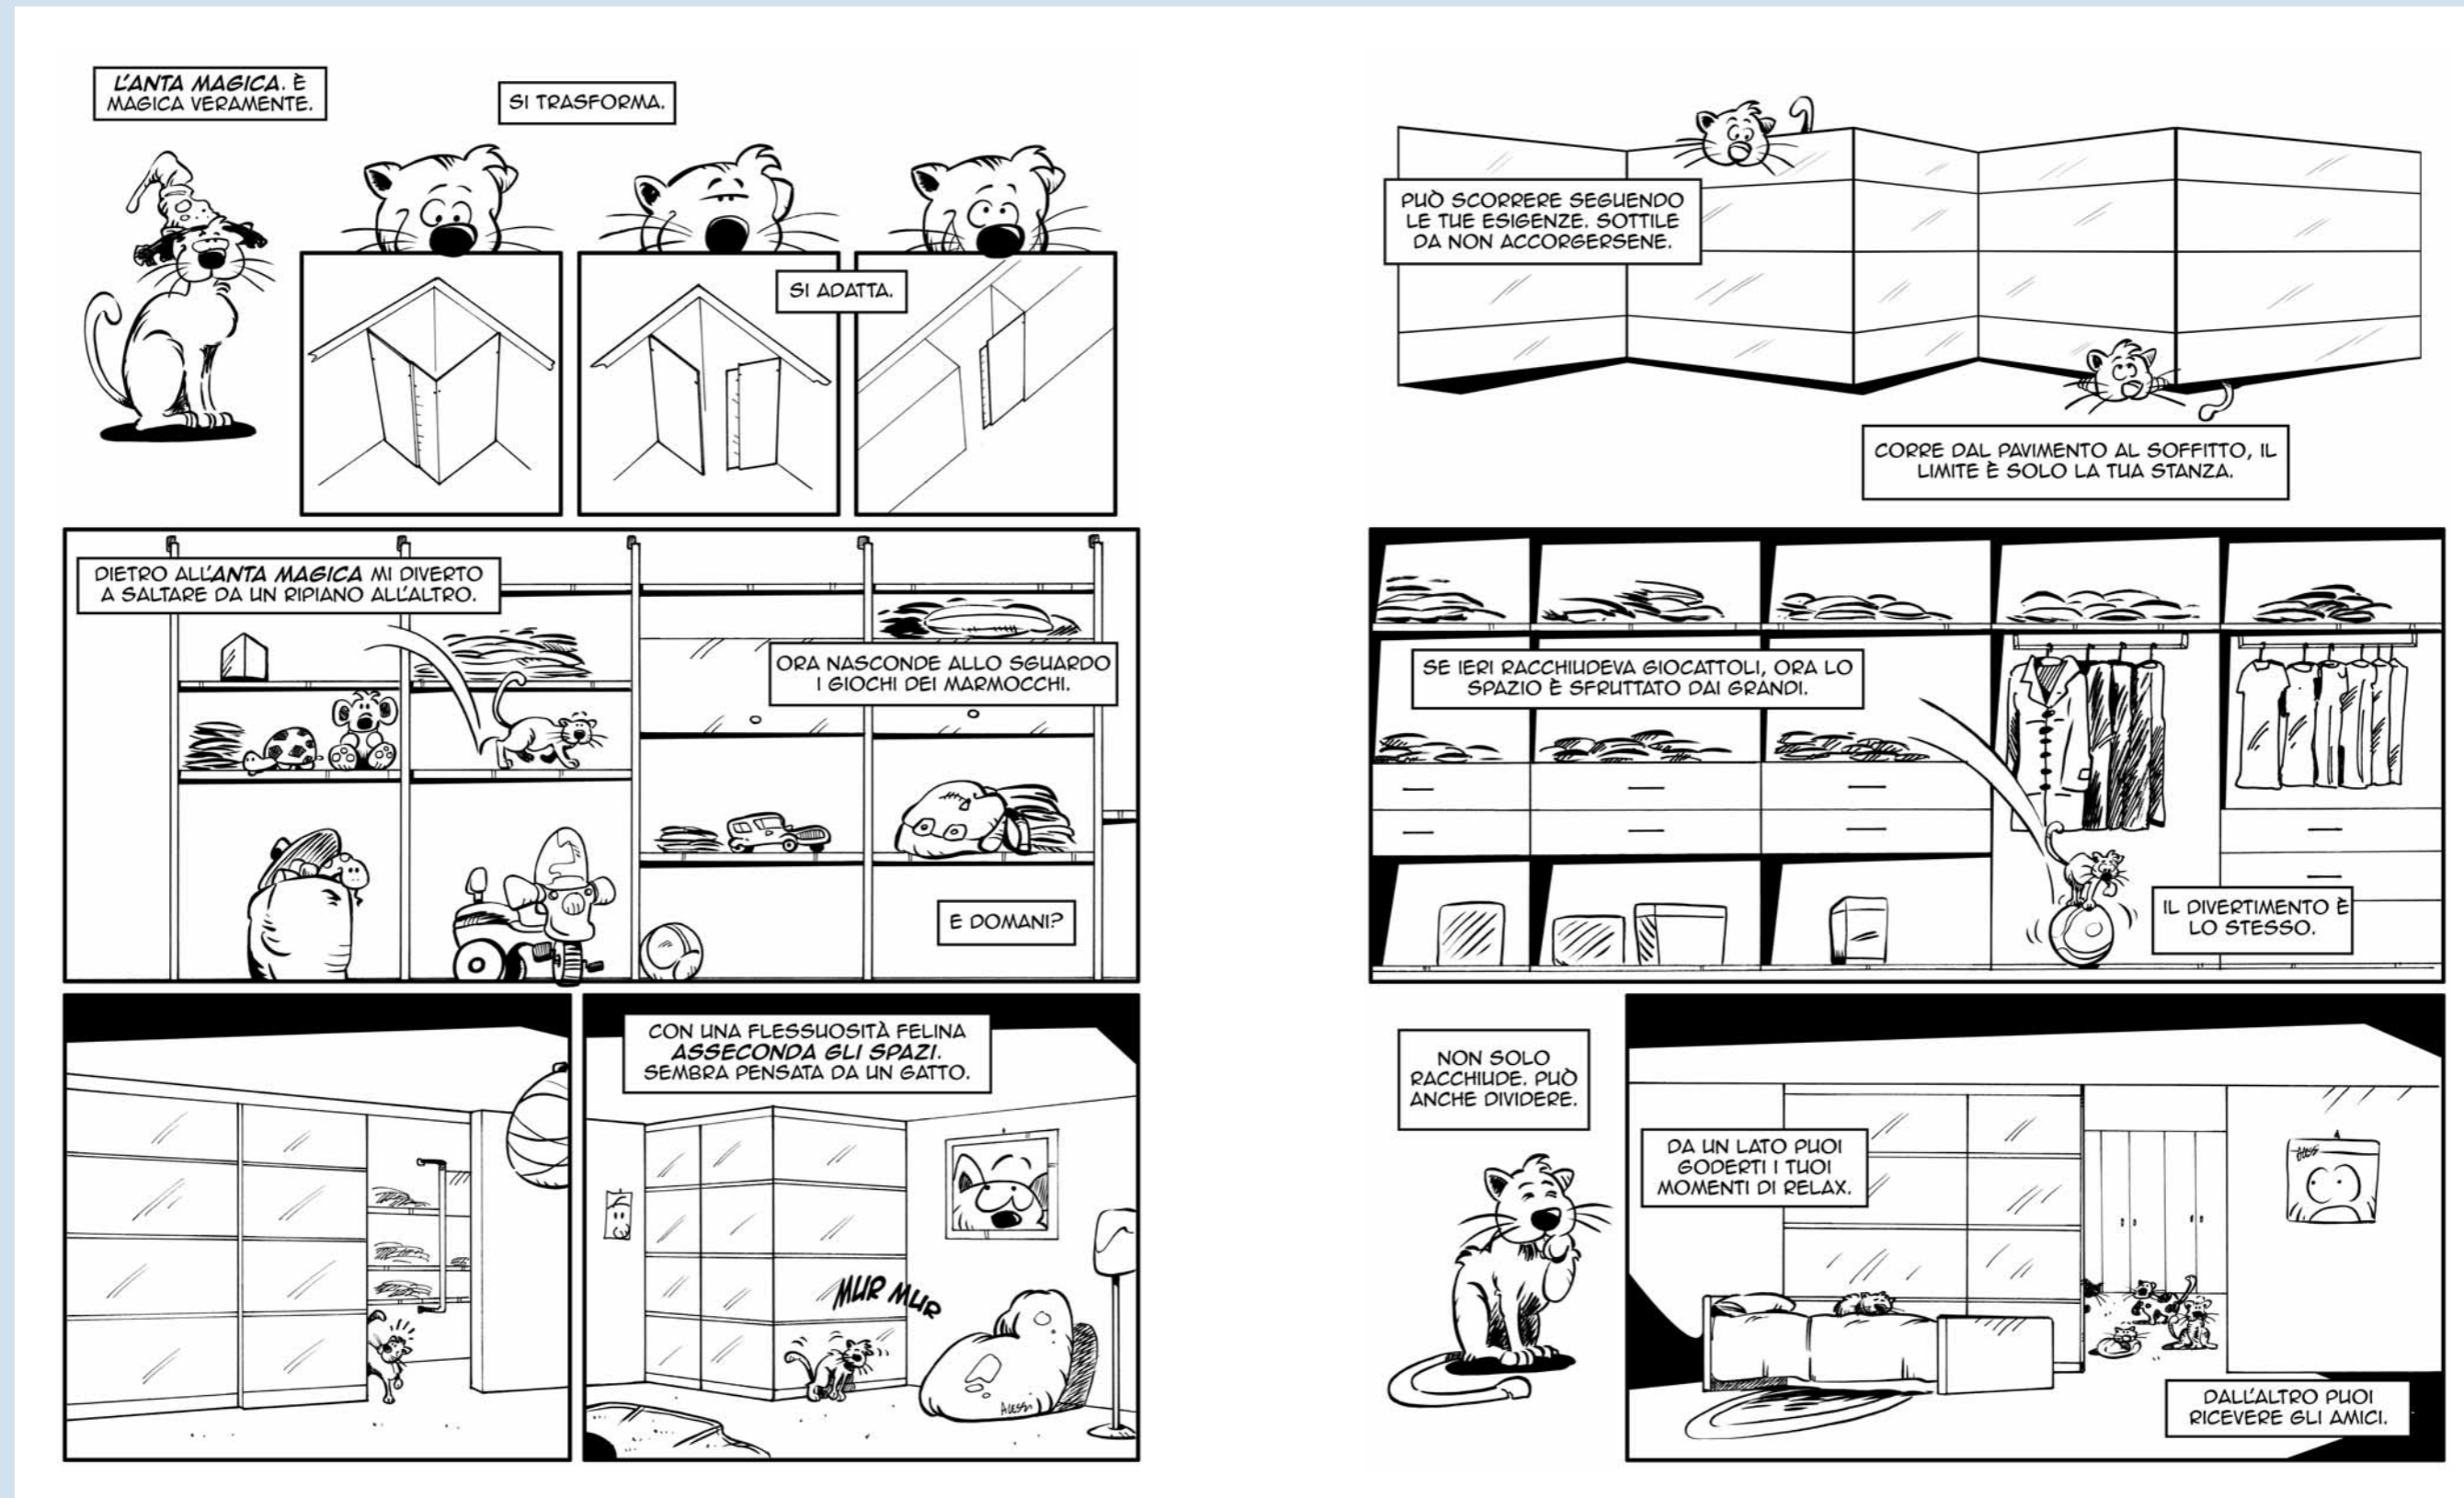

Anta Magica, la casa delle cose

Anta Magica, the home of things