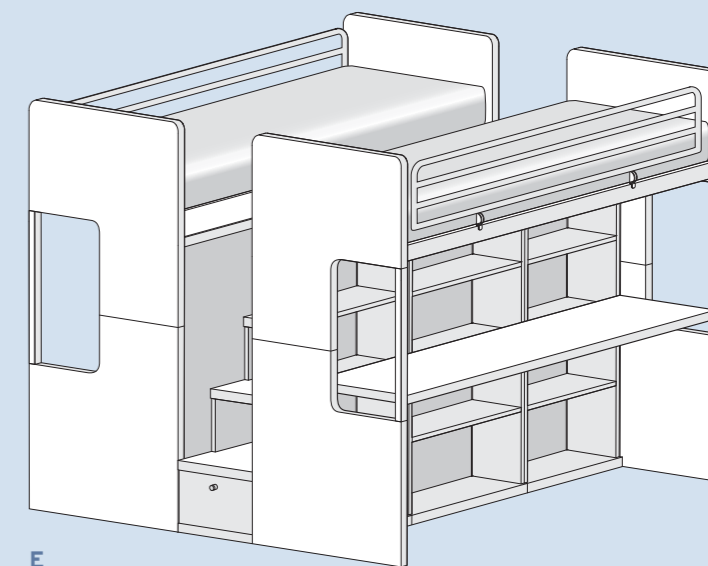

E. TRE LETTI E ZONA STUDIO CON LIBRERIA E SCRIVANIA

THREE BEDS AND STUDY AREA WITH BOOKCASE AND WRITING DESK

The wolf's den

From clothing, to games and hobby materials... everything can be accommodated in a large space obtained underneath the desk or the bed in the top section. In the child's imagination the den is in the same time refuge, fun, a play area. for the parents it is a practical storage space.