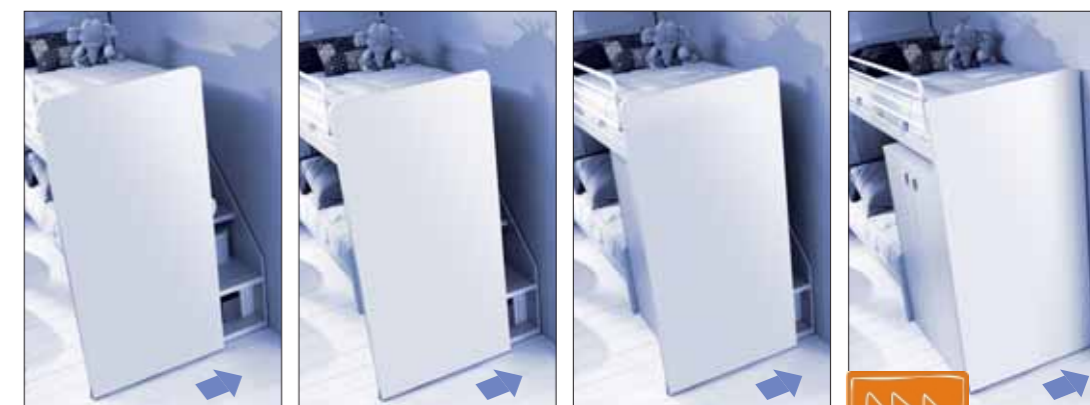

Sopra, sotto... non sottosopra!

Sopra, sotto... diventa quasi un gioco. Come in un gioco è veramente divertente e semplice spostare il letto superiore Moving e far comparire o nascondere la scaletta posteriore alla composizione, grazie alle comode ruote ad incasso e al meccanismo brevettato di Doimo Cityline.

Above, below...it's almost a game. As in a game, it's fun and easy to move the Moving upper bed and pull out or hide the ladder behind the composition, thanks to the convenient anti-lock integrated castors and the mechanism patented by Doimo Cityline.