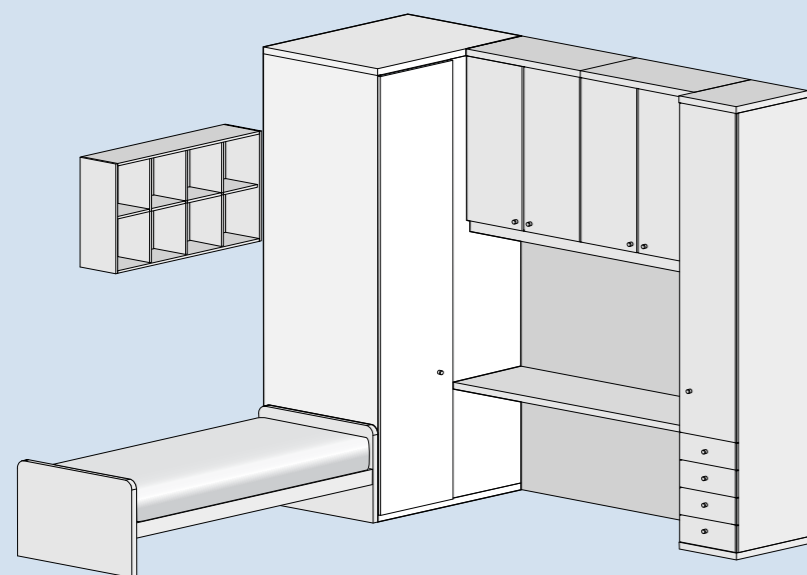

LA CABINA KUBO

Kubo è una moderna sintesi di cabina armadio perfettamente integrata ai sistemi d'arredamento Doimo Cityline. Dal programma a fianco portante Over ai contenitori Qik, dai soppalchi ai castelli, dalle zone studio alle soluzioni a ponte. Un'ampia gamma di proposte originali per un progetto logico ed essenziale.

ZONA RIPOSO + KUBO + PONTE
SLEEPING AREA+KUBO+BRIDGE