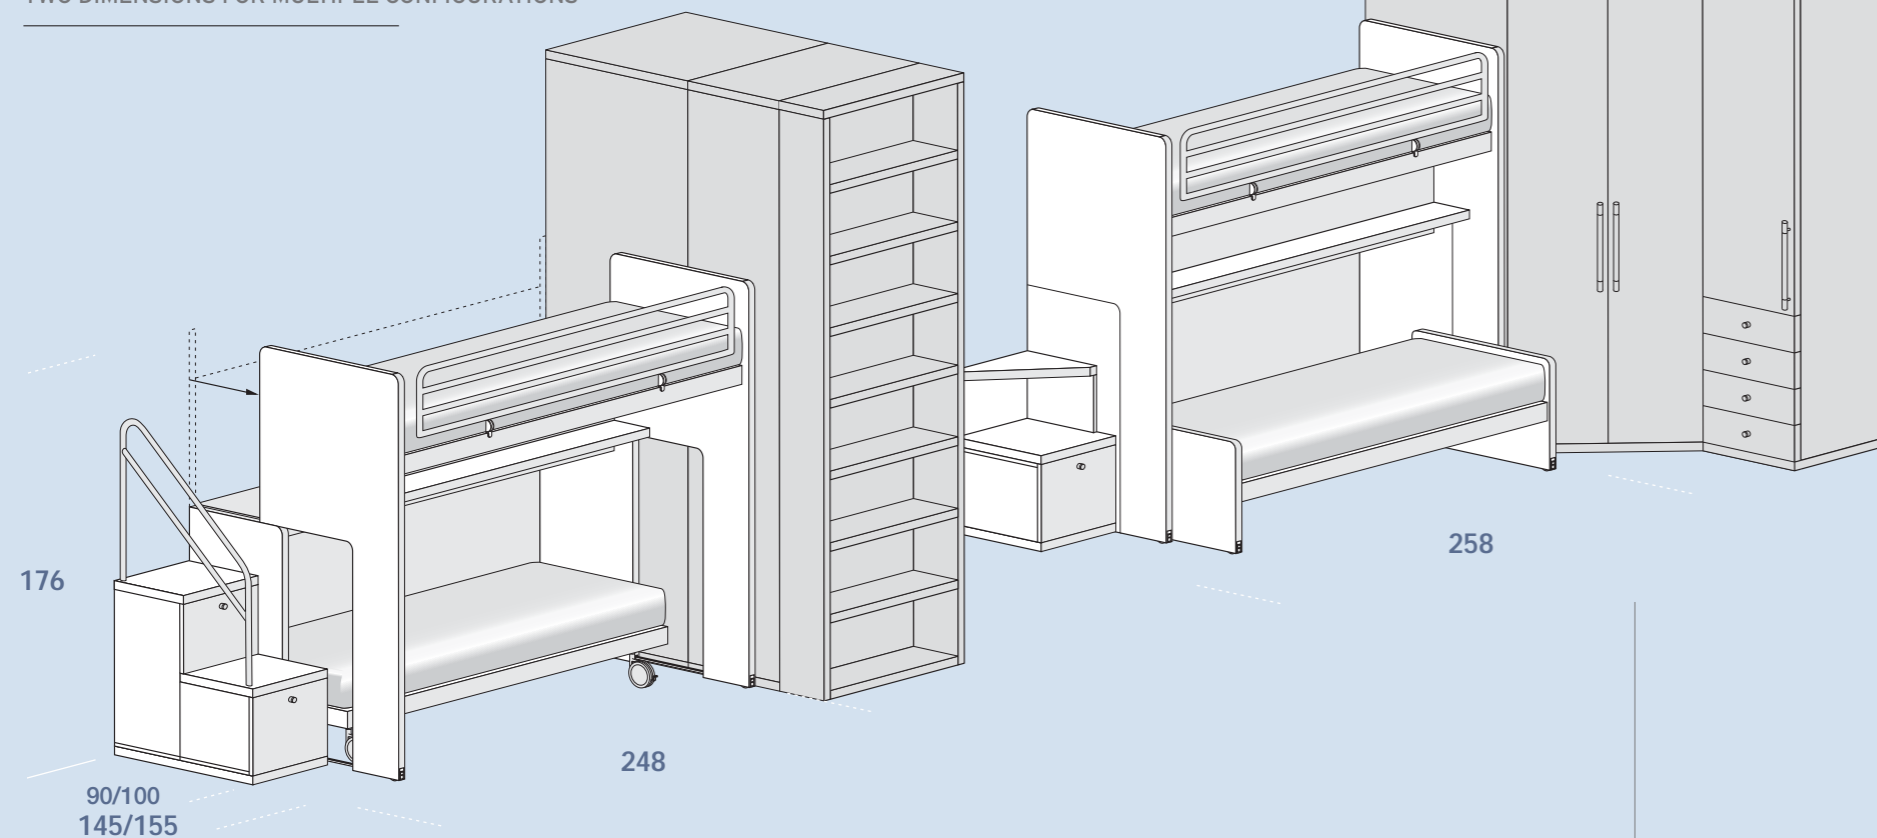

IL CASTELLO SCORREVOLE

Tutti i modi di dire castello Luna scorrevole. Doimo Cityline propone una tecnologia affidabile e sicura in esercizio con movimento autostabilizzante senza binario a terra. I letti sono dotati di ruote ad incasso con freno incorporato nello spessore di 4 cm della struttura.

DUE DIMENSIONI PER
MOLTEPLICI CONFIGURAZIONI
TWO DIMENSIONS FOR MULTIPLE CONFIGURATIONS

CASTELLO LUNA SCORREVOLE
LARGHEZZA 248 CM. PER
ACCOGLIERE LETTO DA 192 CM
IN ACCOSTAMENTO ALLA
CABINA ARMADIO KUBO

SLIDING LUNA BUNK-BED, 248 CM WIDTH,
TO ACCOMODATE A BED 192 CM LENGHT,
COMBINED WITH KUBO WALK-IN CLOSET

CASTELLO LUNA SCORREVOLE
LARGHEZZA 258 CM. PER
ACCOGLIERE LETTO DA 203 CM.
IN ACCOSTAMENTO ALLA
CABINA ANGOLARE

SLIDING LUNA BUNK-BED, 258 CM WIDTH,
TO ACCOMODATE BED 203 CM LENGHT,
COMBINED WITH CORNER CLOSET

COMPOSIZIONE ALL IN ONE
LARGHEZZA 262 CM. PER
ACCOGLIERE 2 LETTI,
SCRIVANIA ESTRAIBILE
ED ARMADIO SCORREVOLE

ALL-IN-ONE COMPOSITION, 262 CM WIDTH,
TO ACCOMODATE 2 BEDS, A WRITING DESK
AND A SLIDING CLOSET