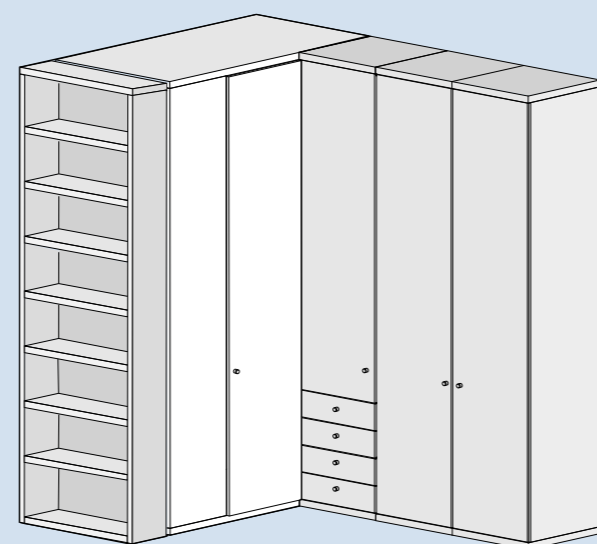

TERMINALE A GIORNO + KUBO + ARMADI QIK
OPEN-FRONT END ELEMENT+KUBO+QIK CLOSET