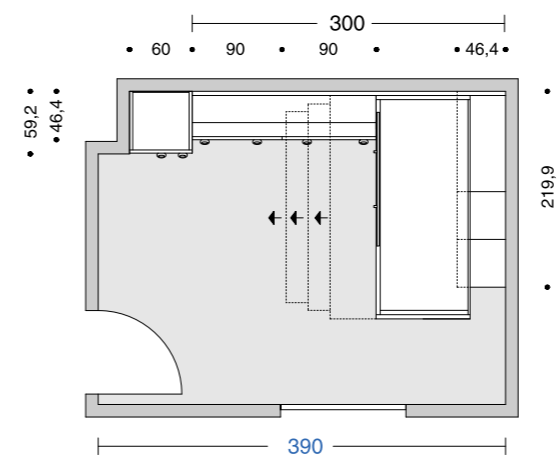

405

Giotto sliding bunk bed with two-colour headboard and footboard is also available in the sliding version on boiserie panelling.

The castors with brake are integrated in the 4cm thickness used by Doimo Cityline. The lock and release mechanism is easy to reach.