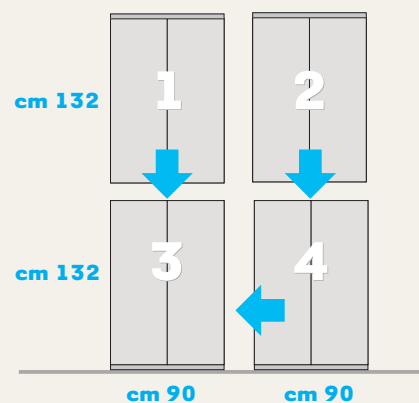

The "do-it-yourself" seasonal wardrobe

The modular "stackable" wardrobe is the ideal solution for creating your own made-to-measure wardrobe in just the size and version you want.

In fact, all you have to do is combine and stack the 132 cm-high modules (90 cm - two door, and 45 cm - one door) to build your very own wardrobe to the size you wish.

The compact dimensions of each single packed module make the wardrobe easy to transport in your own car. Each module comes with a clothes rail. Internal fittings should be requested as extras when placing your order.

In the photo: wardrobe, 180 x 60 vers. 1, with 8 doors consisting of two 90 cm and four 45 cm modules. Finishes: White and Tortora. Sizes: 180x264x60 cm. Code ZMMAC680.