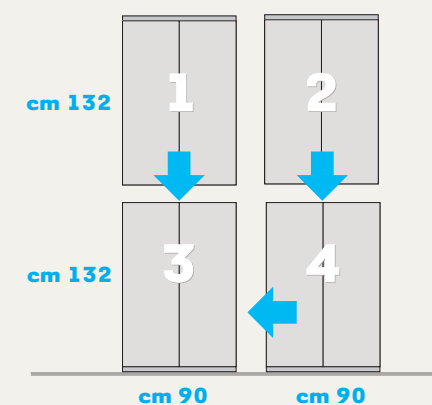

The "do-it-yourself" seasonal wardrobe

The "stackable" modular wardrobe is the ideal solution to make up your customized own wardrobe with the appropriate dimensions and the version that you want. In fact, you only have to place the 132 cm-high and 90 cm (two doors) and 45 cm (one door) units side by side and stack them to make up a big wardrobe with the dimensions that you want. The reduced packing dimensions of the single units make it possible to transport it with your car. Each unit is fitted with clothes hanger tubes. Any internal equipment must be asked for separately when placing the order.

In the picture: **180x60 vers. F** wardrobe with 8 doors, consisting of 2 90 cm-long units and 4 45 cm-long units. Finish: White and Tortora. Measures: 180x264x60 cm. Code: ZLTAC680.