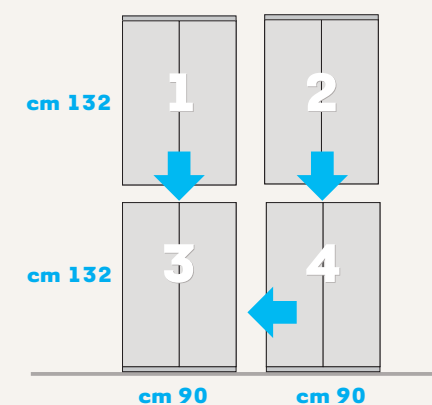

The "do-it-yourself" wardrobe.

The "stackable" modular wardrobe is the ideal solution to make up your customized own wardrobe with the appropriate dimensions and the version that you want. In fact, you only have to place the 132 cm-high and 90 cm (two doors) and 45 cm (one door) units side by side and stack them to make up a big wardrobe with the dimensions that you want. The reduced packing dimensions of the single units make it possible to transport it with your car. Each unit is fitted with clothes hanger tubes. Any internal equipment must be asked for separately when placing the order.

In the picture: 180x60 vers. G wardrobe with 8 doors, consisting of 2 90 cm-long units and 4 45 cm-long units. Finish: White and Cipria. Measures: 180x264x60cm. Code: ZBRAC680.