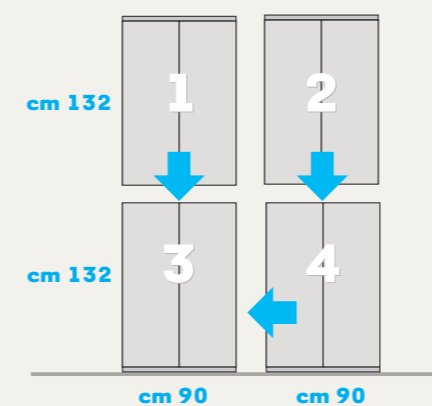

Affiancando e sovrapponendo i moduli da 90 cm (due ante) e da 45 cm (una ante) di altezza 132 cm per comporre da soli un grande armadio della misura desiderata.

Le ridotte dimensioni di imballo dei singoli moduli permettono il trasporto con la propria auto. Ciascun modulo è dotato di tubo appendiabiti. L'eventuale attrezzatura interna dev'essere richiesta a parte al momento dell'ordine.

Nella foto: **Armadio da 180x60 vers. F** a 8 ante composto da 2 moduli da 90 cm e 4 moduli da 45 cm. Finiture: Bianco, Arancio e Zafferano. Misure: 180x264x60 cm. Codice ZCAAC680.

The "stackable" modular wardrobe is the ideal solution to make up your customized own wardrobe with the appropriate dimensions and the version that you want.

You only have to place the 132 cm-high and 90 cm (two doors) and 45 cm (one door) units side by side and stack them to make up a big wardrobe with the dimensions that you want.

The reduced packing dimensions of the single units make it possible to transport it with your car. Each unit is fitted with clothes hanger tubes. Any internal equipment must be asked for separately when placing the order.

In the picture: **180x60 vers. F wardrobe** with 8 doors, consisting of 2 90 cm-long units and 4 45 cm-long units. Finish: Bianco, Arancio and Zafferano. Measures: 180x264x60 cm. Code: ZLCAC4680.