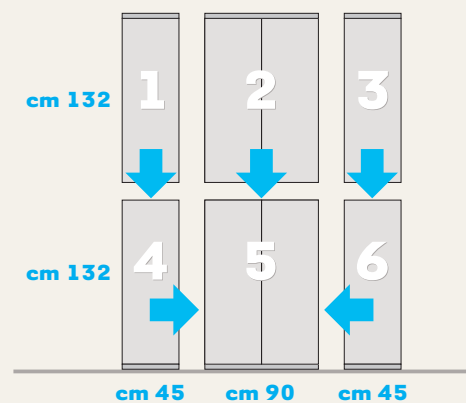

The "do-it-yourself" seasonal wardrobe

The modular "stackable" wardrobe is the ideal solution for creating your own made-to-measure wardrobe in just the size and version you want.

In fact, all you have to do is combine and stack the 132 cm-high modules (90 cm - two door, and 45 cm - one door) to build your very own wardrobe to the size you wish.

The compact dimensions of each single packed module make the wardrobe easy to transport in your own car. Each module comes with a clothes rail. Internal fittings should be requested as extras when placing your order.

In the photo: wardrobe, 180 x 60 vers. 1, with 8 doors consisting of two 90 cm and four 45 cm modules. Finishes: White and Tortora. Sizes: 180x264x60 cm. Code ZMMAC680.