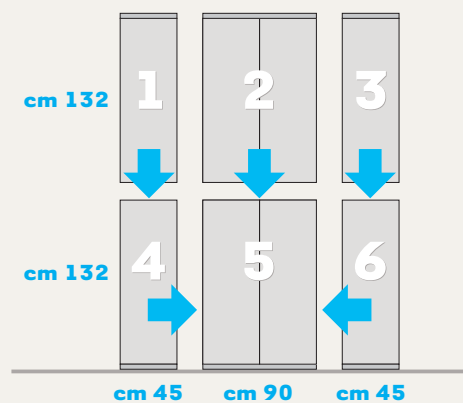

The "do-it-yourself" seasonal wardrobe

The "stackable" modular wardrobe is the ideal solution to make up your customized own wardrobe with the appropriate dimensions and the version that you want. In fact, you only have to place the 132 cm-high and 90 cm (two doors) and 45 cm (one door) units side by side and stack them to make up a big wardrobe with the dimensions that you want. The reduced packing dimensions of the single units make it possible to transport it with your car. Each unit is fitted with clothes hanger tubes. Any internal equipment must be asked for separately when placing the order.

In the picture: **180x60 vers. F** wardrobe with 8 doors, consisting of 2 90 cm-long units and 4 45 cm-long units. Finish: White and Tortora. Measures: 180x264x60 cm. Code: ZLTAC680.