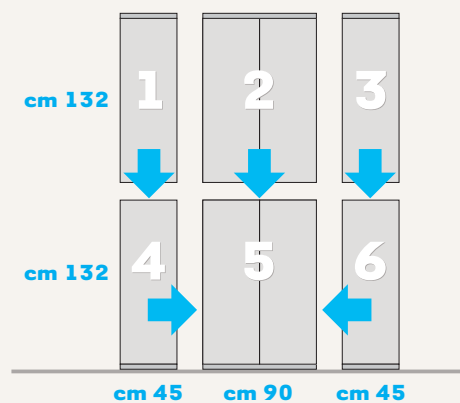

The "do-it-yourself" wardrobe.

The "stackable" modular wardrobe is the ideal solution to make up your customized own wardrobe with the appropriate dimensions and the version that you want. In fact, you only have to place the 132 cm-high and 90 cm (two doors) and 45 cm (one door) units side by side and stack them to make up a big wardrobe with the dimensions that you want. The reduced packing dimensions of the single units make it possible to transport it with your car. Each unit is fitted with clothes hanger tubes. Any internal equipment must be asked for separately when placing the order.

In the picture: 180x60 vers. G wardrobe with 8 doors, consisting of 2 90 cm-long units and 4 45 cm-long units. Finish: White and Cipria. Measures: 180x264x60cm. Code: ZBRAC680.